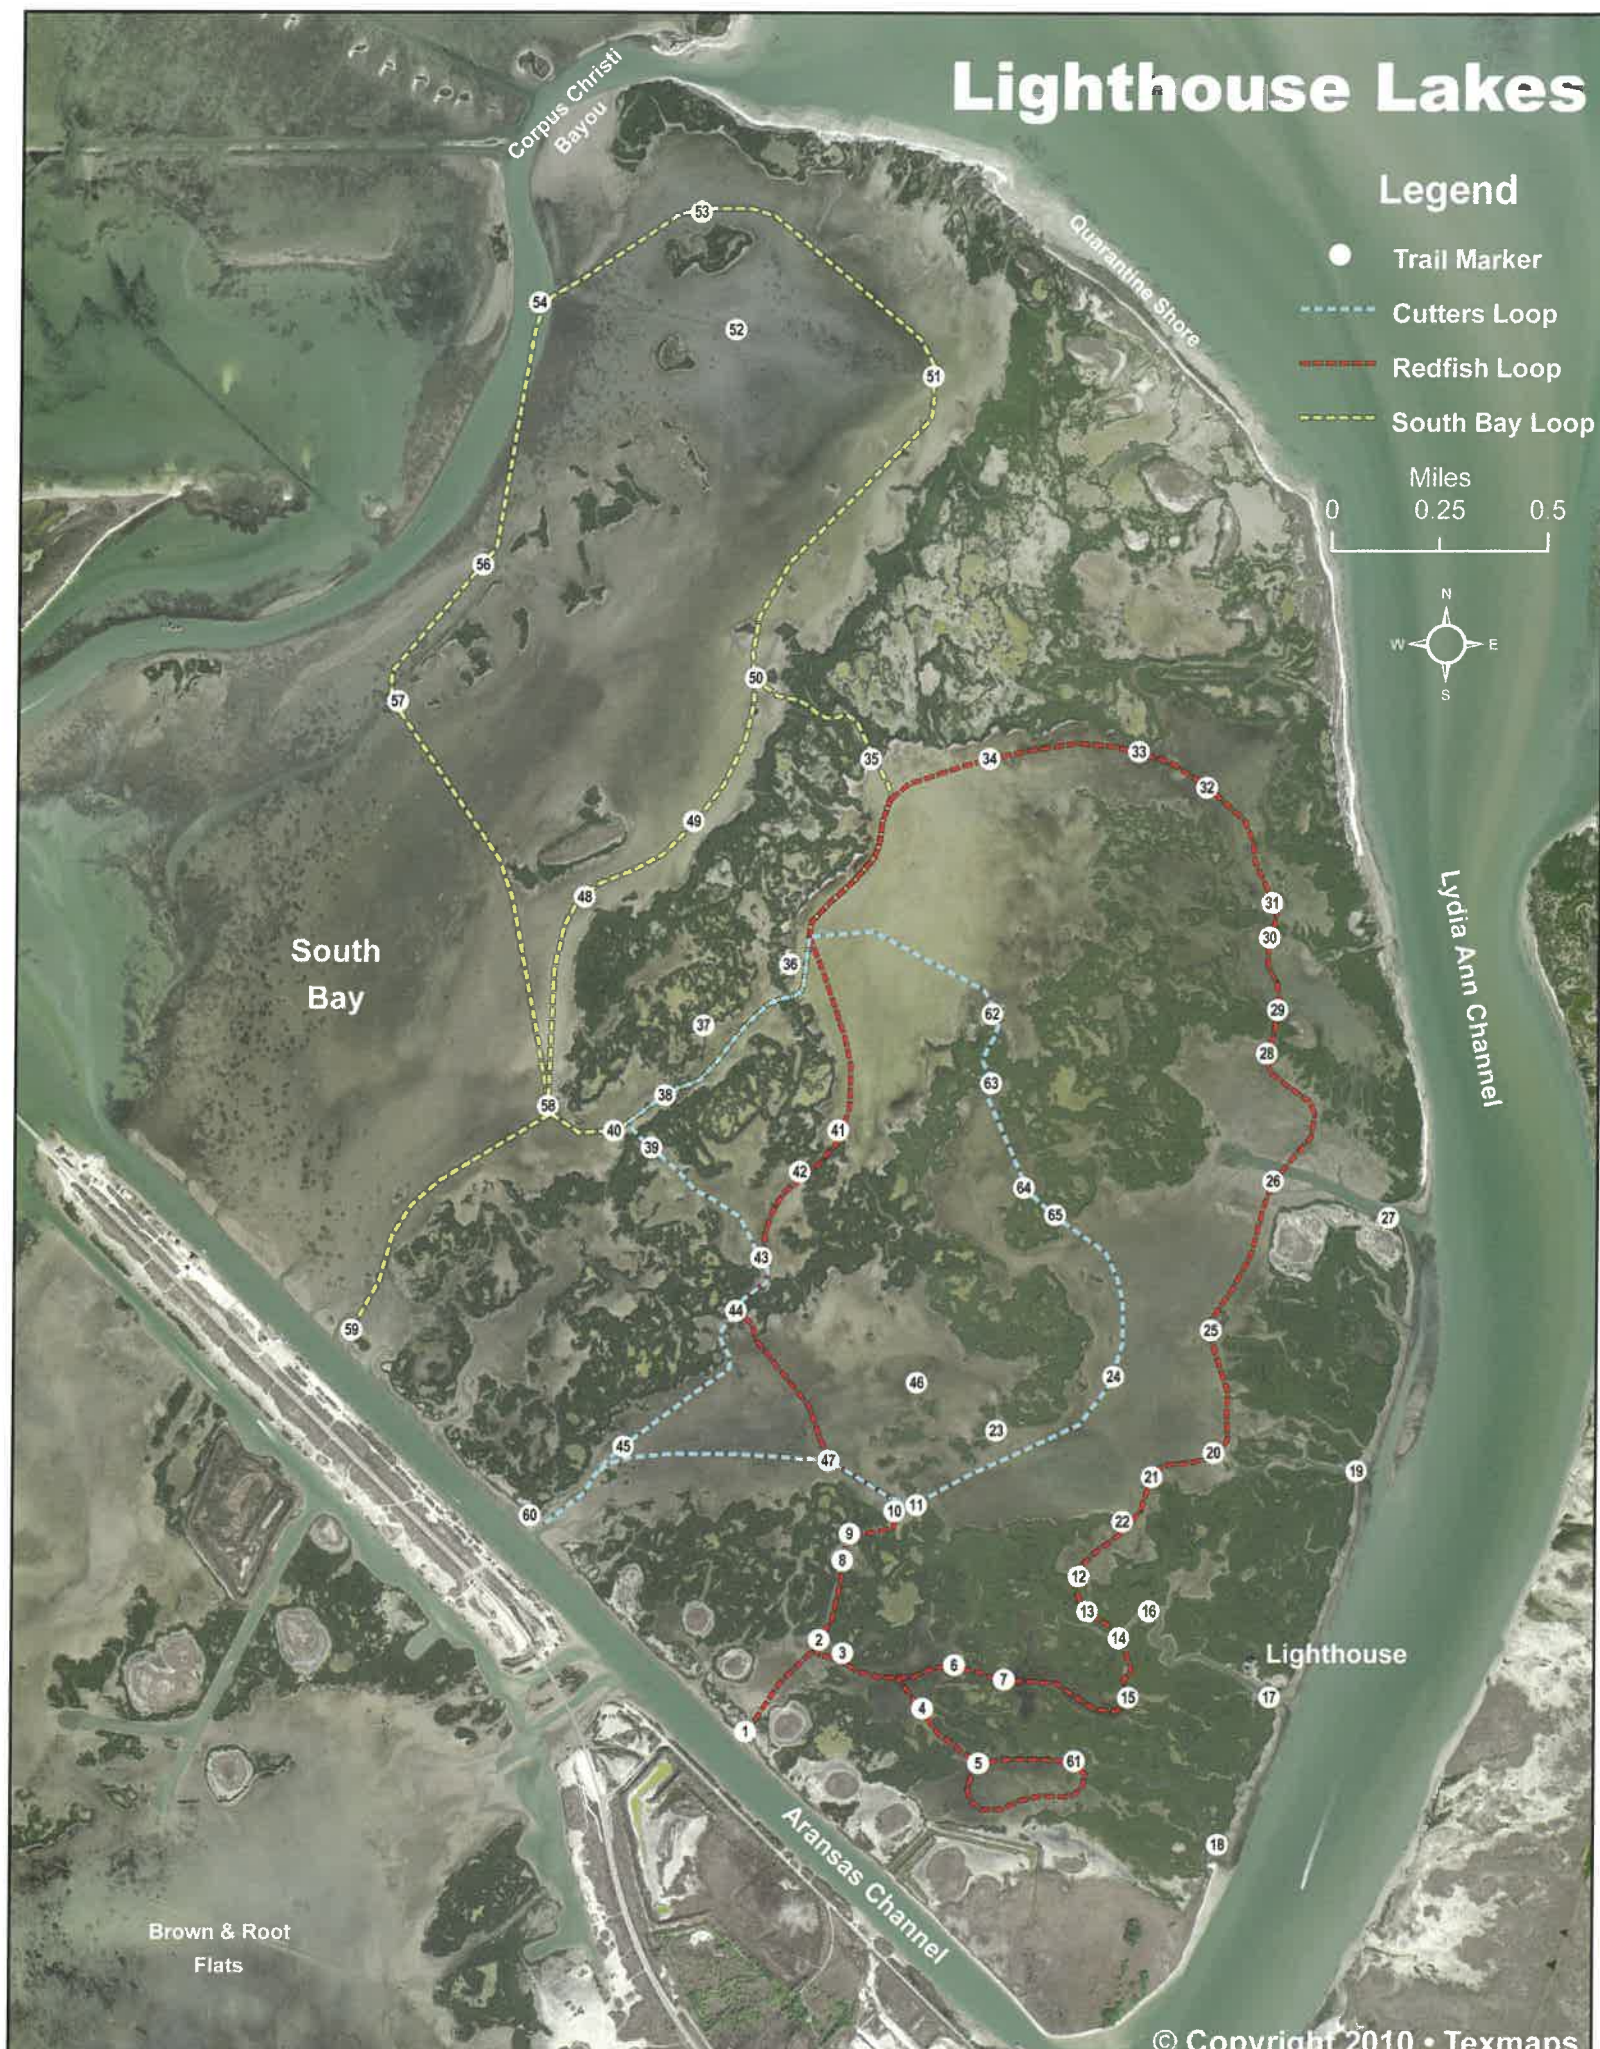

The North Bay Area

© Copyright 2015, TexMaps
www.texmaps.com

Scale in miles • 1 inch = Approx. 2.5 miles

Lighthouse Lakes

- Legend**
- Trail Marker
 - Cutters Loop
 - Redfish Loop
 - South Bay Loop

Miles
0 0.25 0.5

© Copyright 2010 • Texmaps