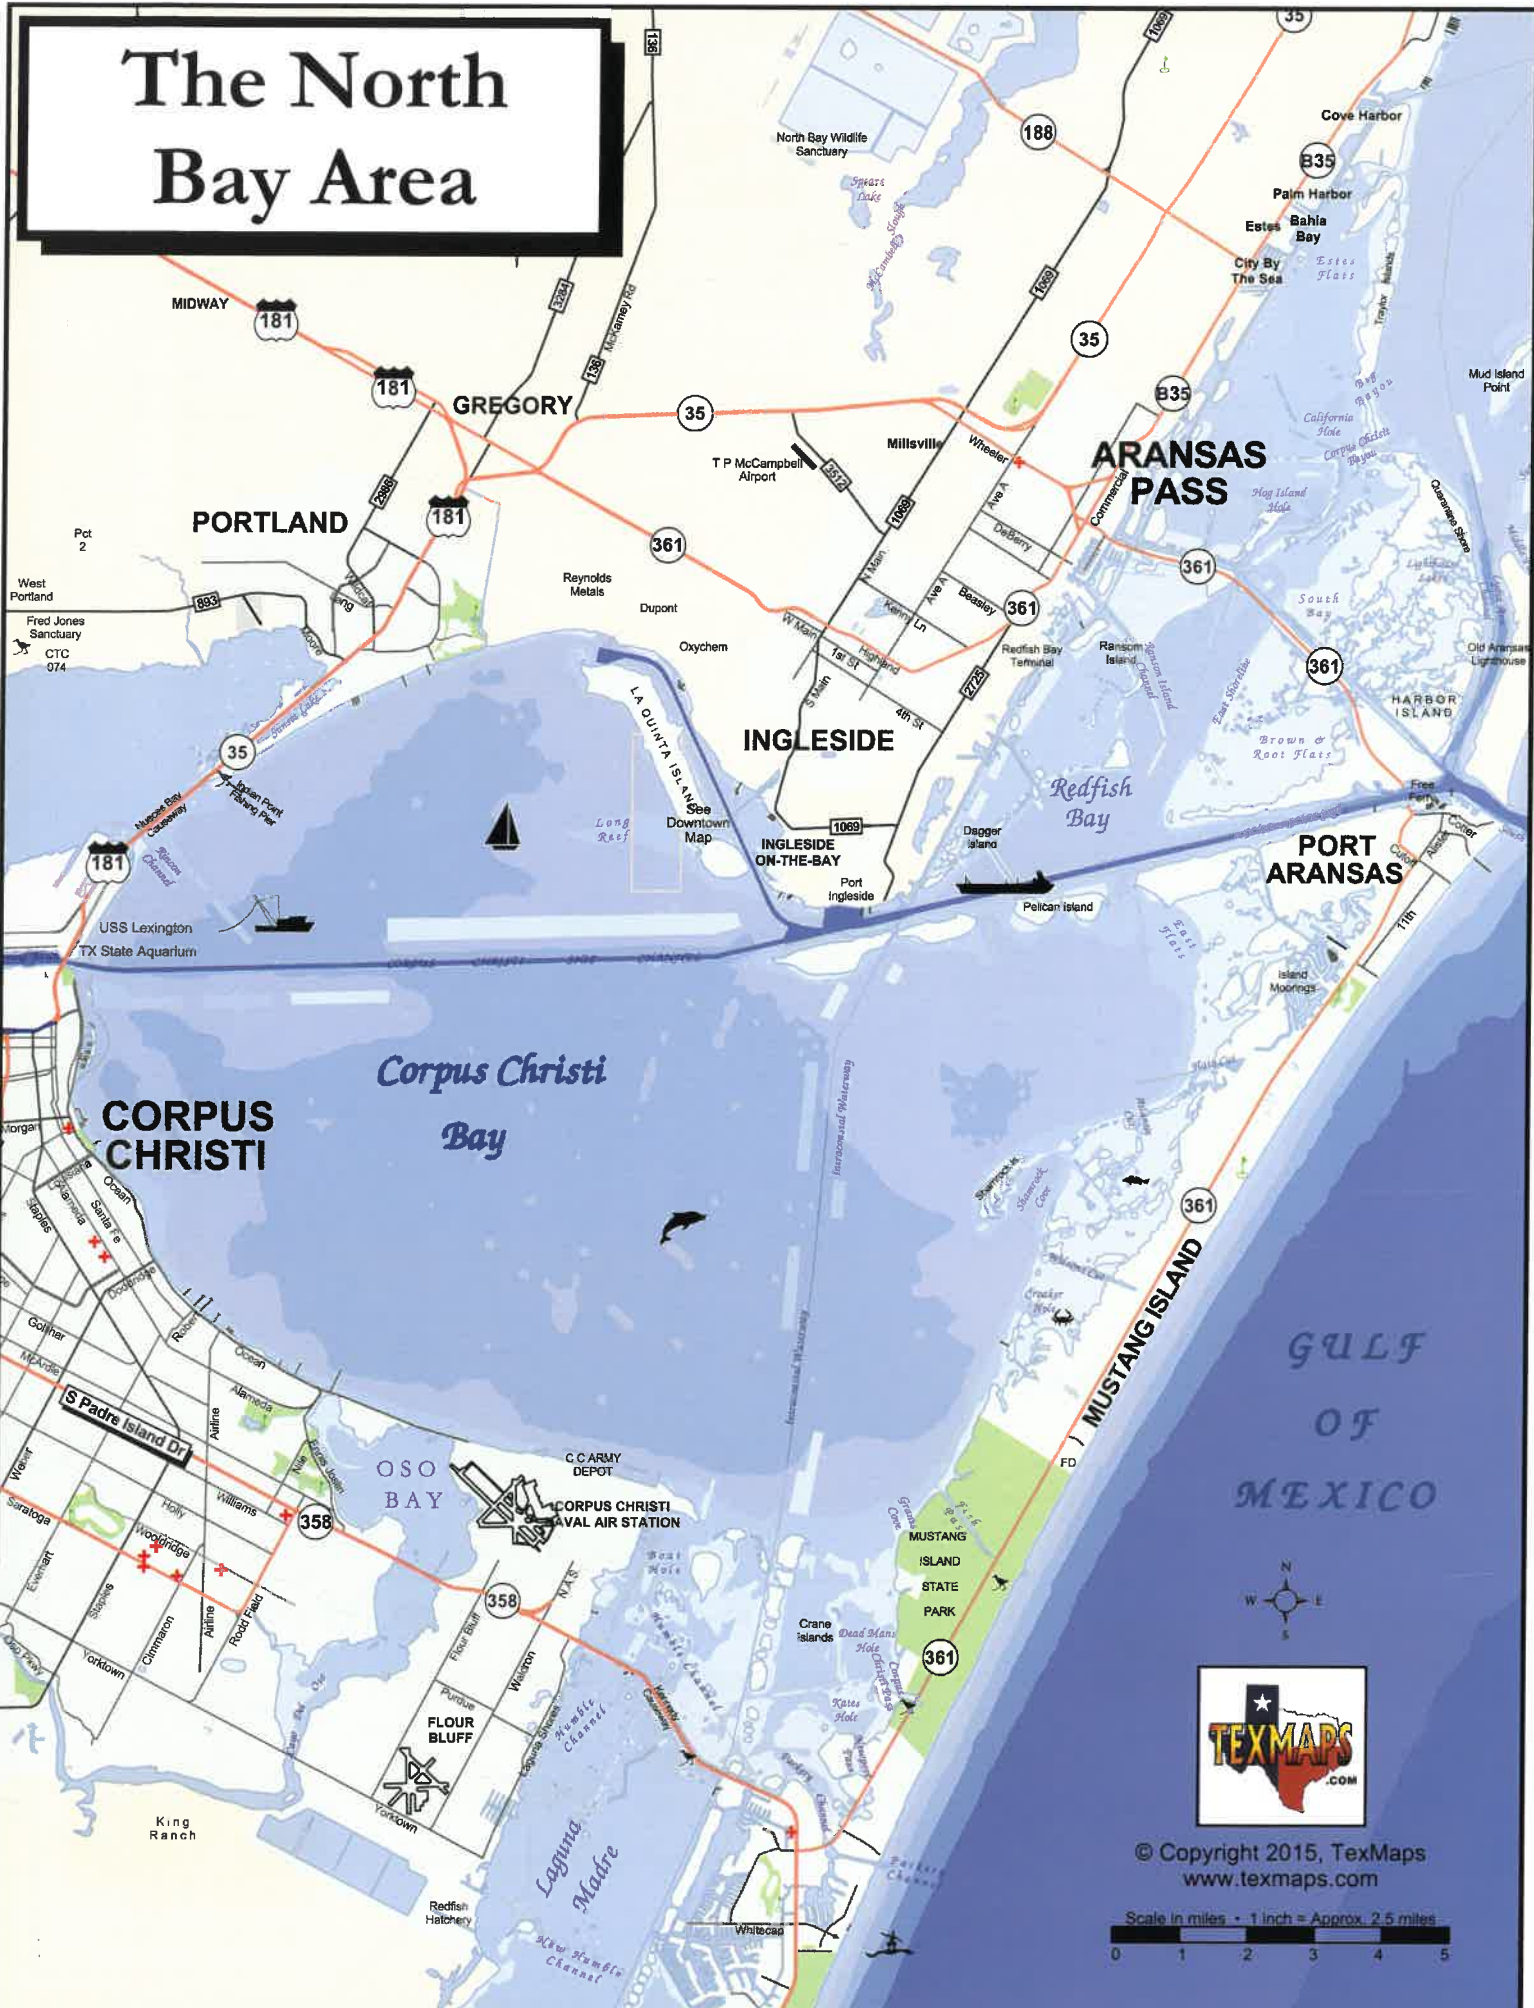

The North Bay Area

© Copyright 2015, TexMaps
www.texmaps.com

Scale in miles • 1 inch = Approx. 2.5 miles

Lighthouse Lakes

- Legend**
- Trail Marker
 - Cutters Loop
 - Redfish Loop
 - South Bay Loop

Miles
0 0.25 0.5